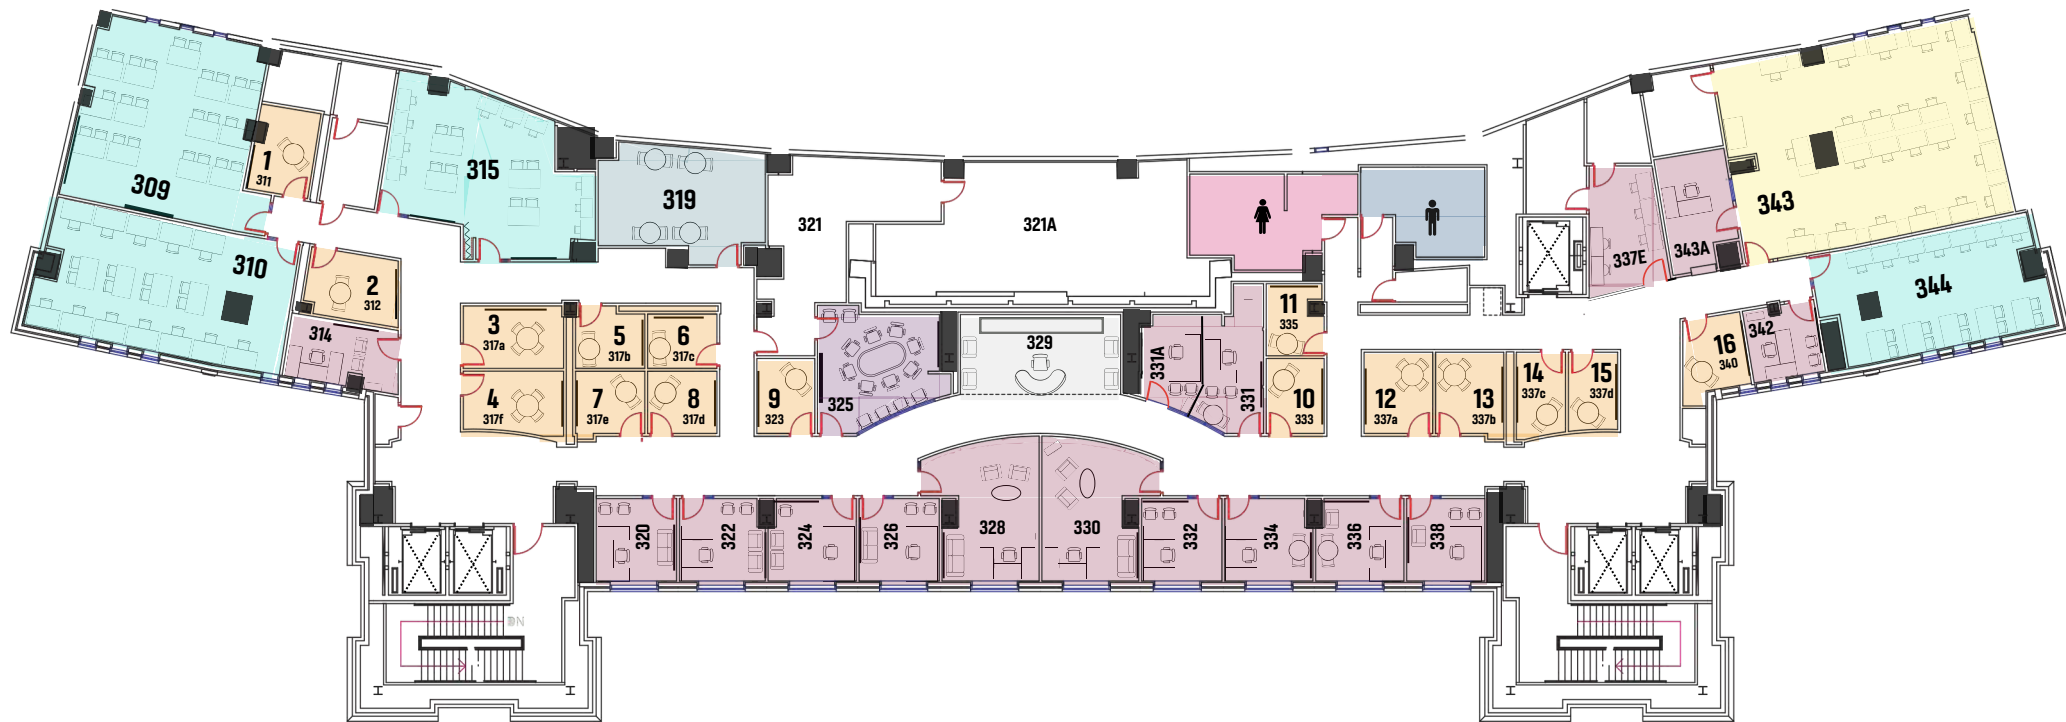

Quillen Family Academic Center

For Student-Athletes

3rd Floor, Lane Stadium - West Side

UNDERGRADUATE ACADEMIC AFFAIRS
**STUDENT-ATHLETE ACADEMIC
SUPPORT SERVICES**
VIRGINIA TECH.